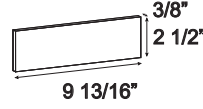

SIZES

IMPERIAL THIN BRICK

AMERICAN IMPERIAL THIN BRICK

MODULAR THIN BRICK

NORMAN THIN BRICK

KING THIN BRICK NF10

KING THIN BRICK NF14

KING THIN BRICK RF

IMPERIAL THIN BRICK CORNER

AMERICAN IMPERIAL THIN BRICK CORNER

10" THIN BRICK CORNER

8" THIN BRICK CORNER

KING THIN BRICK NF10 CORNER

KING THIN BRICK NF14 CORNER

WINDOW SILL 1

WINDOW SILL 2