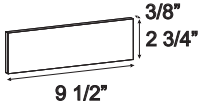

SIZES

IMPERIAL THIN BRICK

AMERICAN IMPERIAL THIN BRICK

MODULAR THIN BRICK

NORMAN THIN BRICK

KING THIN BRICK NF10

KING THIN BRICK NF14

KING THIN BRICK RF

IMPERIAL THIN BRICK CORNER

AMERICAN IMPERIAL THIN BRICK CORNER

10" THIN BRICK CORNER

8" THIN BRICK CORNER

KING THIN BRICK NF10 CORNER

KING THIN BRICK NF14 CORNER

WINDOW SILL 1

WINDOW SILL 2