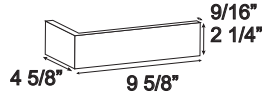

SIZES

IMPERIAL THIN BRICK

AMERICAN IMPERIAL THIN BRICK

MODULAR THIN BRICK

NORMAN THIN BRICK

KING THIN BRICK NF10

KING THIN BRICK NF14

KING THIN BRICK RF

IMPERIAL THIN BRICK CORNER

AMERICAN IMPERIAL THIN BRICK CORNER

10" THIN BRICK CORNER

8" THIN BRICK CORNER

KING THIN BRICK NF10 CORNER

KING THIN BRICK NF14 CORNER

WINDOW SILL 1

WINDOW SILL 2