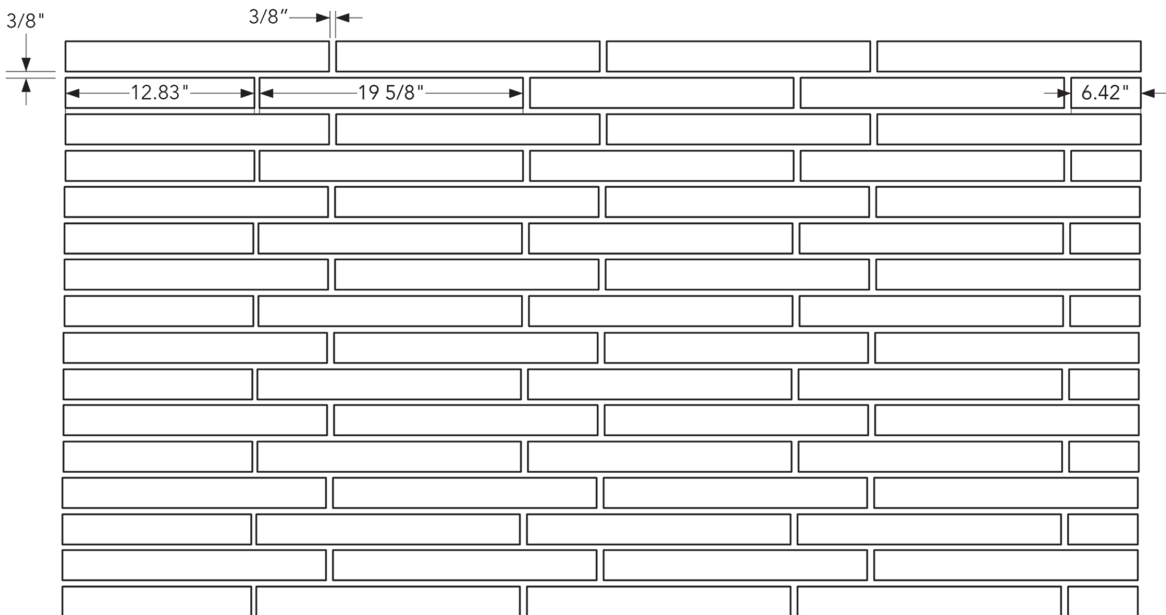

AMERICAN IMPERIAL THIRD BOND