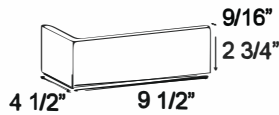

EURO IMPERIAL THIN BRICK CORNER

AMERICAN IMPERIAL THIN BRICK CORNER

10" THIN BRICK CORNER

8" THIN BRICK CORNER

KING SIZE 3/8" BRICK CORNER

KING SIZE 9/16" BRICK CORNER

ULTRA-SPEED THIN BRICK CORNER

ULTRA-SPEED THIN BRICK CORNER