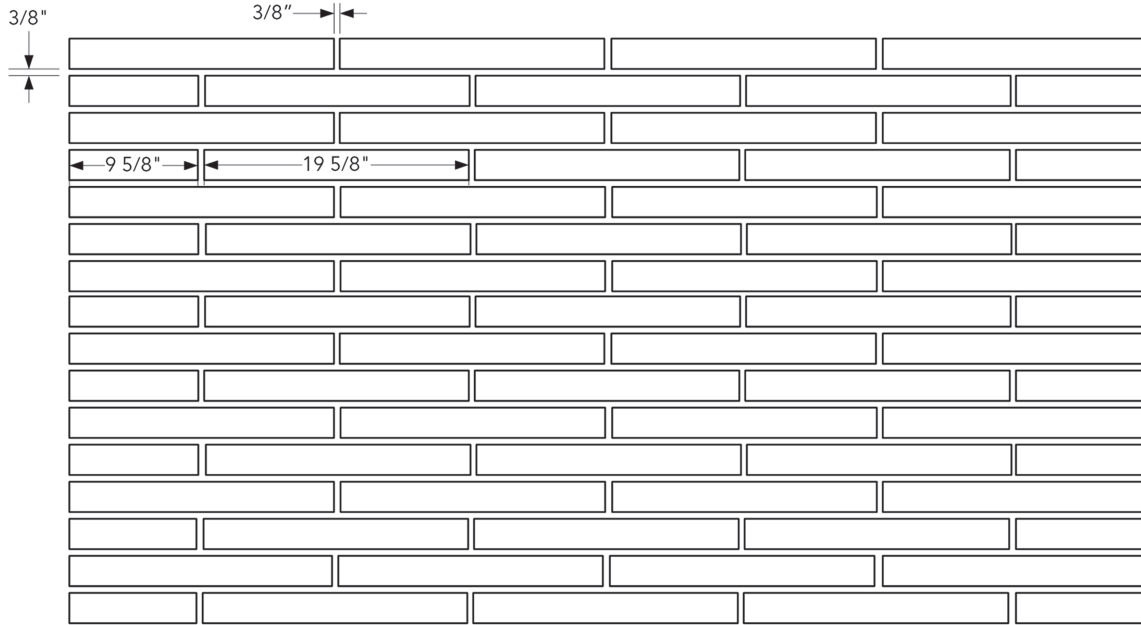

AMERICAN IMPERIAL HALF BOND