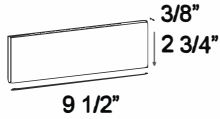

SIZES

EURO IMPERIAL THIN BRICK

AMERICAN IMPERIAL THIN BRICK

MODULAR THIN BRICK

NORMAN THIN BRICK

KING SIZE 3/8" THIN BRICK

KING SIZE 9/16" THIN BRICK

ULTRA-SPEED 3/8" THIN BRICK

EURO IMPERIAL THIN BRICK CORNER

AMERICAN IMPERIAL THIN BRICK CORNER

10" THIN BRICK CORNER

8" THIN BRICK CORNER

KING SIZE 3/8" BRICK CORNER

KING SIZE 9/16" BRICK CORNER

ULTRA-SPEED THIN BRICK CORNER

ULTRA-SPEED THIN BRICK CORNER