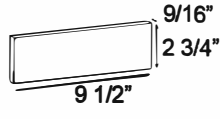

SIZES

EURO IMPERIAL THIN BRICK

AMERICAN IMPERIAL THIN BRICK

MODULAR THIN BRICK

NORMAN THIN BRICK

KING SIZE 3/8" THIN BRICK

KING SIZE 9/16" THIN BRICK

ULTRA-SPEED 3/8" THIN BRICK

EURO IMPERIAL THIN BRICK CORNER

AMERICAN IMPERIAL THIN BRICK CORNER

10" THIN BRICK CORNER

8" THIN BRICK CORNER

KING SIZE 3/8" BRICK CORNER

KING SIZE 9/16" BRICK CORNER

ULTRA-SPEED THIN BRICK CORNER

ULTRA-SPEED THIN BRICK CORNER