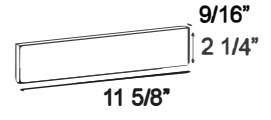

SIZES

EURO IMPERIAL THIN BRICK

AMERICAN IMPERIAL THIN BRICK

MODULAR THIN BRICK

NORMAN THIN BRICK

KING SIZE 3/8" THIN BRICK

KING SIZE 9/16" THIN BRICK

ULTRA-SPEED 3/8" THIN BRICK

EURO IMPERIAL THIN BRICK CORNER

AMERICAN IMPERIAL THIN BRICK CORNER

10" THIN BRICK CORNER

8" THIN BRICK CORNER

KING SIZE 3/8" BRICK CORNER

KING SIZE 9/16" BRICK CORNER

ULTRA-SPEED THIN BRICK CORNER

ULTRA-SPEED THIN BRICK CORNER