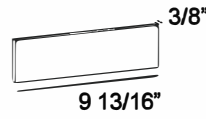

SIZES

EURO IMPERIAL THIN BRICK

AMERICAN IMPERIAL THIN BRICK

MODULAR THIN BRICK

NORMAN THIN BRICK

KING SIZE 3/8" THIN BRICK

KING SIZE 9/16" THIN BRICK

ULTRA-SPEED 3/8" THIN BRICK

EURO IMPERIAL THIN BRICK CORNER

AMERICAN IMPERIAL THIN BRICK CORNER

10" THIN BRICK CORNER

8" THIN BRICK CORNER

KING SIZE 3/8" BRICK CORNER

KING SIZE 9/16" BRICK CORNER

ULTRA-SPEED THIN BRICK CORNER

ULTRA-SPEED THIN BRICK CORNER