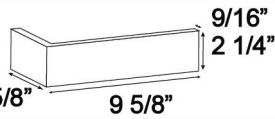

SIZES

EURO IMPERIAL THIN BRICK

AMERICAN IMPERIAL THIN BRICK

MODULAR THIN BRICK

NORMAN THIN BRICK

KING SIZE 3/8" THIN BRICK

KING SIZE 9/16" THIN BRICK

ULTRA-SPEED 3/8" THIN BRICK

EURO IMPERIAL THIN BRICK CORNER

AMERICAN IMPERIAL THIN BRICK CORNER

10" THIN BRICK CORNER

8" THIN BRICK CORNER

KING SIZE 3/8" BRICK CORNER

KING SIZE 9/16" BRICK CORNER

ULTRA-SPEED THIN BRICK CORNER

ULTRA-SPEED THIN BRICK CORNER