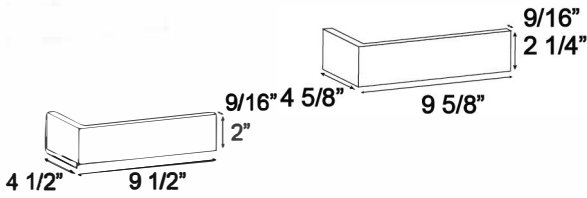

SIZES

EURO IMPERIAL THIN BRICK

AMERICAN IMPERIAL THIN BRICK

MODULAR THIN BRICK

NORMAN THIN BRICK

KING SIZE 3/8" THIN BRICK

KING SIZE 9/16" THIN BRICK

ULTRA-SPEED 3/8" THIN BRICK

EURO IMPERIAL THIN BRICK CORNER

AMERICAN IMPERIAL THIN BRICK CORNER

10" THIN BRICK CORNER

8" THIN BRICK CORNER

KING SIZE 3/8" BRICK CORNER

KING SIZE 9/16" BRICK CORNER

ULTRA-SPEED THIN BRICK CORNER

ULTRA-SPEED THIN BRICK CORNER