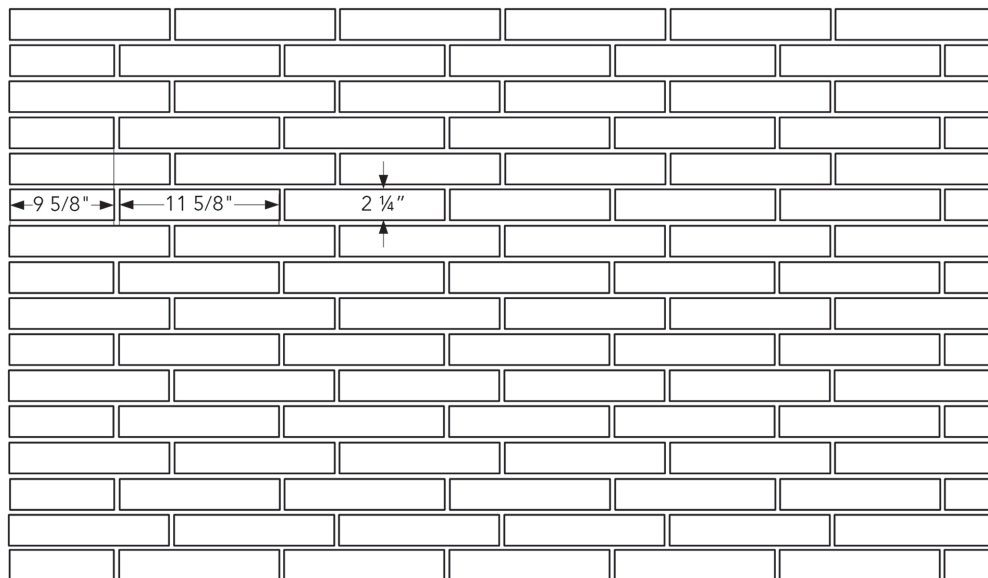

NORMAN THIRD BOND