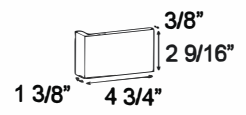

EURO IMPERIAL THIN BRICK CORNER

AMERICAN IMPERIAL THIN BRICK CORNER

10" THIN BRICK CORNER

8" THIN BRICK CORNER

KING SIZE 3/8" BRICK CORNER

KING SIZE 9/16" BRICK CORNER

ULTRA-SPEED THIN BRICK CORNER

ULTRA-SPEED THIN BRICK CORNER