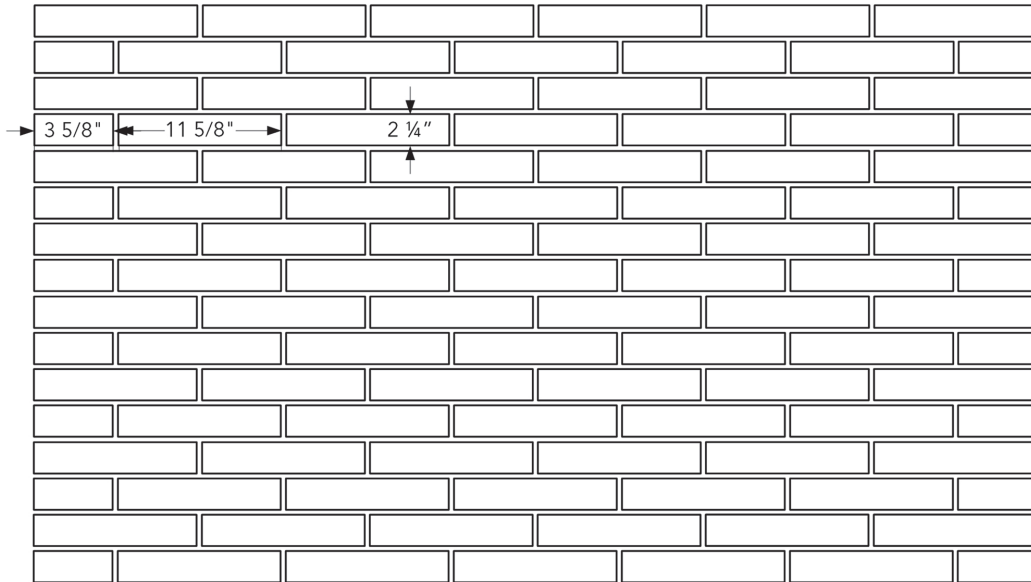

NORMAN HALF BOND