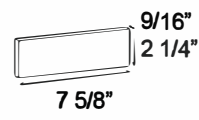

SIZES

EURO IMPERIAL THIN BRICK

AMERICAN IMPERIAL THIN BRICK

MODULAR THIN BRICK

NORMAN THIN BRICK

KING SIZE 3/8" THIN BRICK

KING SIZE 9/16" THIN BRICK

ULTRA-SPEED 3/8" THIN BRICK

EURO IMPERIAL THIN BRICK CORNER

AMERICAN IMPERIAL THIN BRICK CORNER

10" THIN BRICK CORNER

8" THIN BRICK CORNER

KING SIZE 3/8" BRICK CORNER

KING SIZE 9/16" BRICK CORNER

ULTRA-SPEED THIN BRICK CORNER

ULTRA-SPEED THIN BRICK CORNER