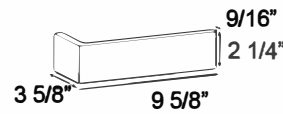

SIZES

EURO IMPERIAL THIN BRICK

AMERICAN IMPERIAL THIN BRICK

MODULAR THIN BRICK

NORMAN THIN BRICK

KING SIZE 3/8" THIN BRICK

KING SIZE 9/16" THIN BRICK

ULTRA-SPEED 3/8" THIN BRICK

EURO IMPERIAL THIN BRICK CORNER

AMERICAN IMPERIAL THIN BRICK CORNER

10" THIN BRICK CORNER

8" THIN BRICK CORNER

KING SIZE 3/8" BRICK CORNER

KING SIZE 9/16" BRICK CORNER

ULTRA-SPEED THIN BRICK CORNER

ULTRA-SPEED THIN BRICK CORNER